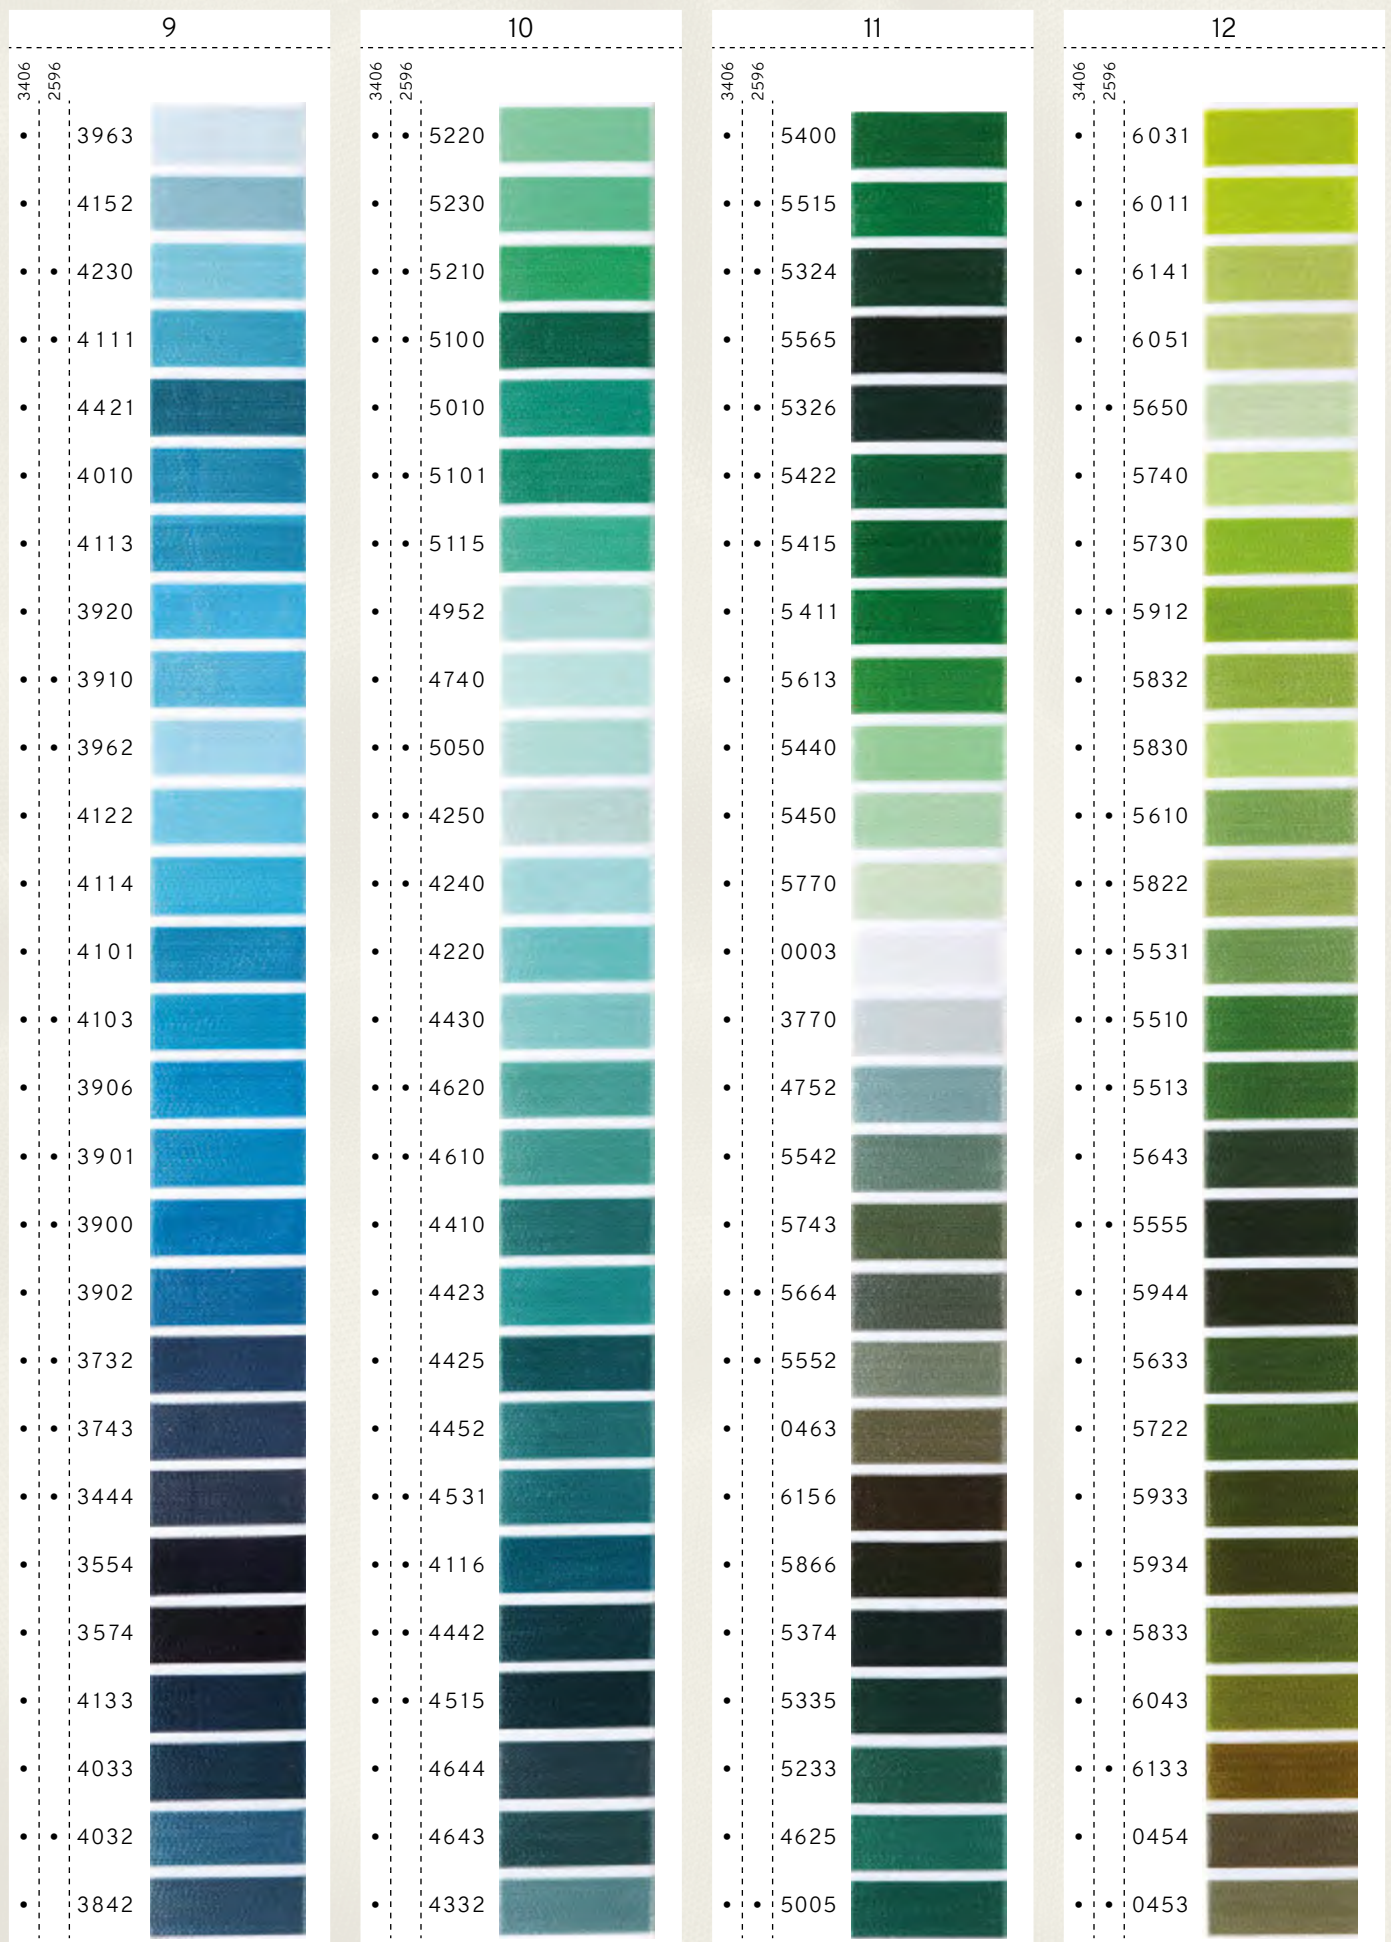

POLY SHEEN® & POLY SHEEN® MULTI 100 % Trilobal Polyester. 100 % Trilobal polyester. 100 % Polyester trilobé.

Artikel Nr. Article no. Article no.	Etiketten Nr. Strength Épaisseur	Aufmachung Length Métrage	Farben Colors Couleurs	Feinheit Linear density Masse linéique	Nadelstärke Needle size N° aiguille	Höchstzugkraft Tensile strength Résistance rupture	Höchstzugkraftdehnung Elongation at break Allongement à la rupture
POLY SHEEN							
3406	40	200 m/220 yds	435	ca. Nm 74/2 (dtex 136*2)	Nm 70-90	ca. 1210 cN	ca. 24 %
2596	40	800 m/875 yds	164				
POLY SHEEN MULTI							
4820	40	200 m/220 yds	42	ca. Nm 74/2 (dtex 136*2)	Nm 70-90	ca. 775 cN	ca. 30 %
4880	40	800 m/875 yds	36				

Color and shine for decorative sewing and embroidery

Compared to conventional embroidery and decorative sewing threads, POLY SHEEN and POLY SHEEN MULTI have a much larger surface to reflect light due to their trilobal filament cross-section. This is why they shine so beautifully. Add to that a high tensile strength and abrasion resistance as well as excellent embroidery features and sewability. POLY SHEEN and POLY SHEEN MULTI can be used universally and are particularly well suited for use in highly stressed textiles such as sports and leisurewear, children's, leather and work clothing, denim and terry cloth. The color brilliance of these threads lasts over many years even when subject to harsh treatments, such as chlorine bleach.

POLY SHEEN® 100 % Trilobal Polyester. 100 % Trilobal polyester. 100 % Polyester trilobé.

Geringe Farbabweichungen sind nicht auszuschliessen. Slight color deviations cannot be ruled out. Des différences de couleur minimales ne peuvent pas être exclues.